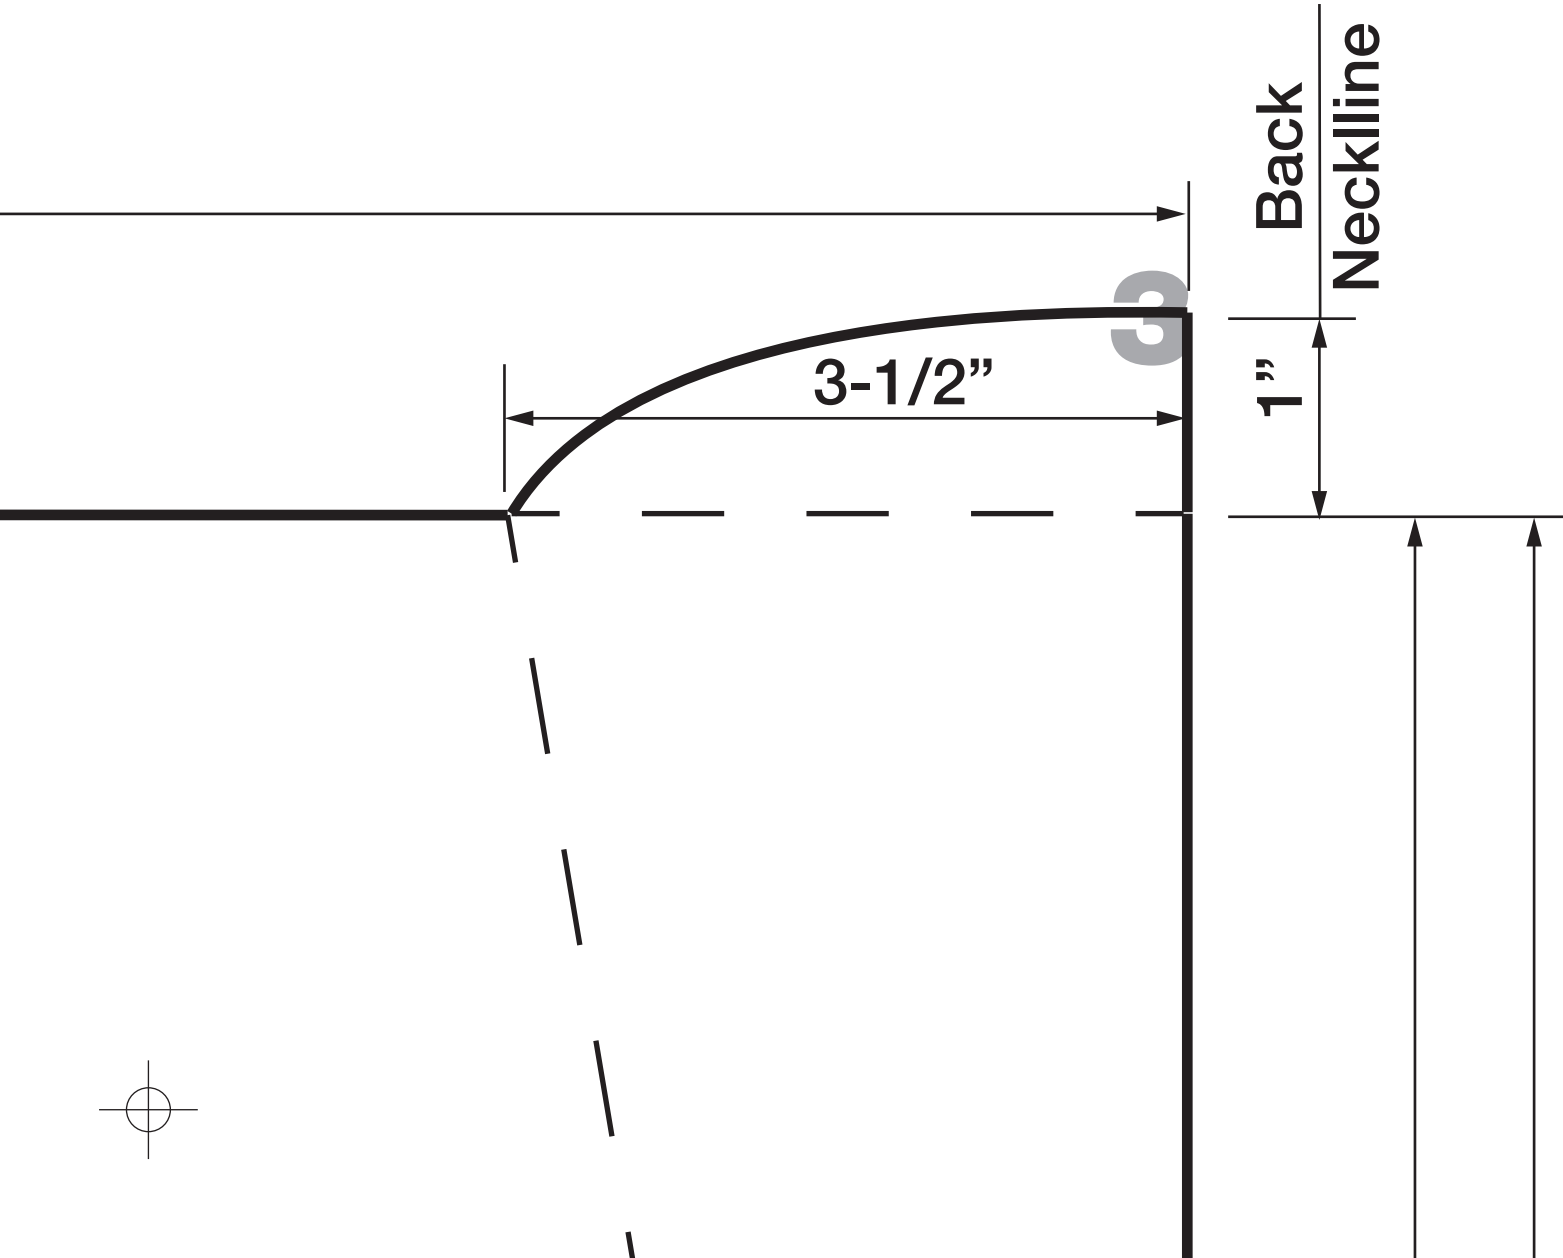

This key will help you assemble your printed pages into the pattern for your Spa Robe.

**1**

20-1/2"

**2**

Double Fold

Shoulder

**13" Sleeve**

**4**

**Crosswise Grain**

**5**

**Double Fold**

3" R

7

3" R

6"

Leave  
Open

2-7/8"

beam 1/4"

Leave  
Open

Seam 1/4"

Open

11

Lengthwise Grain

Center Back  
Center Front

12

36"

**13**

**22-7/8"**

**Side Seam 1/4"**

Side Seam 1/4"

14

One Size Fits All  
up to XX