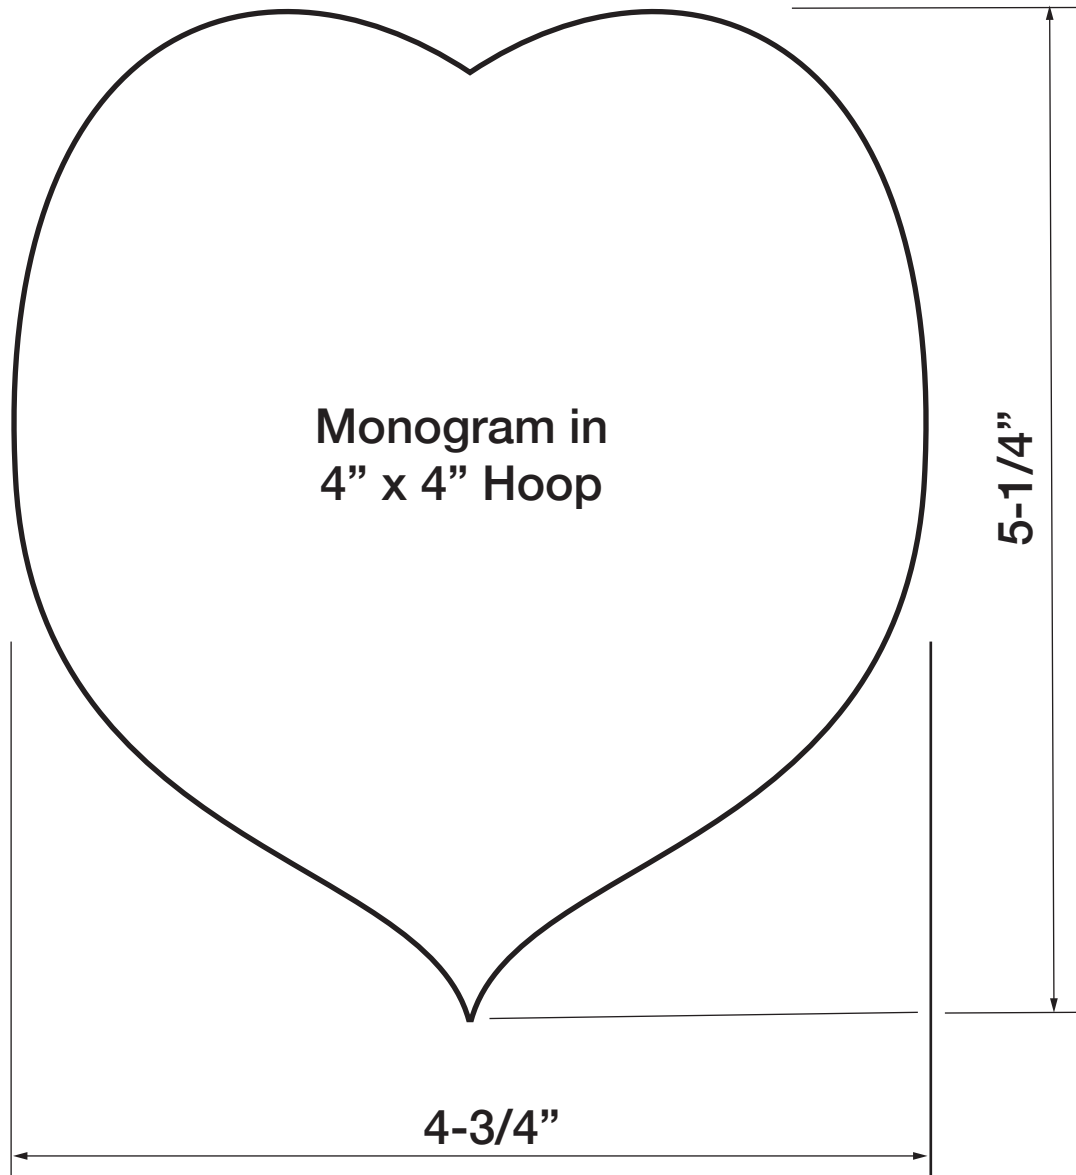

**Crosswise Grain**

**5**

**Double Fold**

3" R

7

3" R

6"

Leave  
Open

12

36"

**13**

**22-7/8"**

**Side Seam 1/4"**

Side Seam 1/4"

14

One Size Fits All  
up to XX

### Ellen Osten Original Design

for Sulky of America © 2017

**3-1/2" R**

**17**

**15-3/4"**

When printing from this PDF file, set Page Scaling to "None". Print patterns at 100% or "Actual Size". Do not select "Shrink to Fit" or "Fit to Printable Area" options. Once printed, this square should measure exactly 1" x 1"

## ALL-AROUND COVER UP POCKET PATTERN

Ellen Osten Original Design

for Sulky of America © 2017

When printing from this PDF file, set Page Scaling to "None". Print patterns at 100% or "Actual Size". Do not select "Shrink to Fit" or "Fit to Printable Area" options. Once printed, this square should measure exactly 1" x 1"