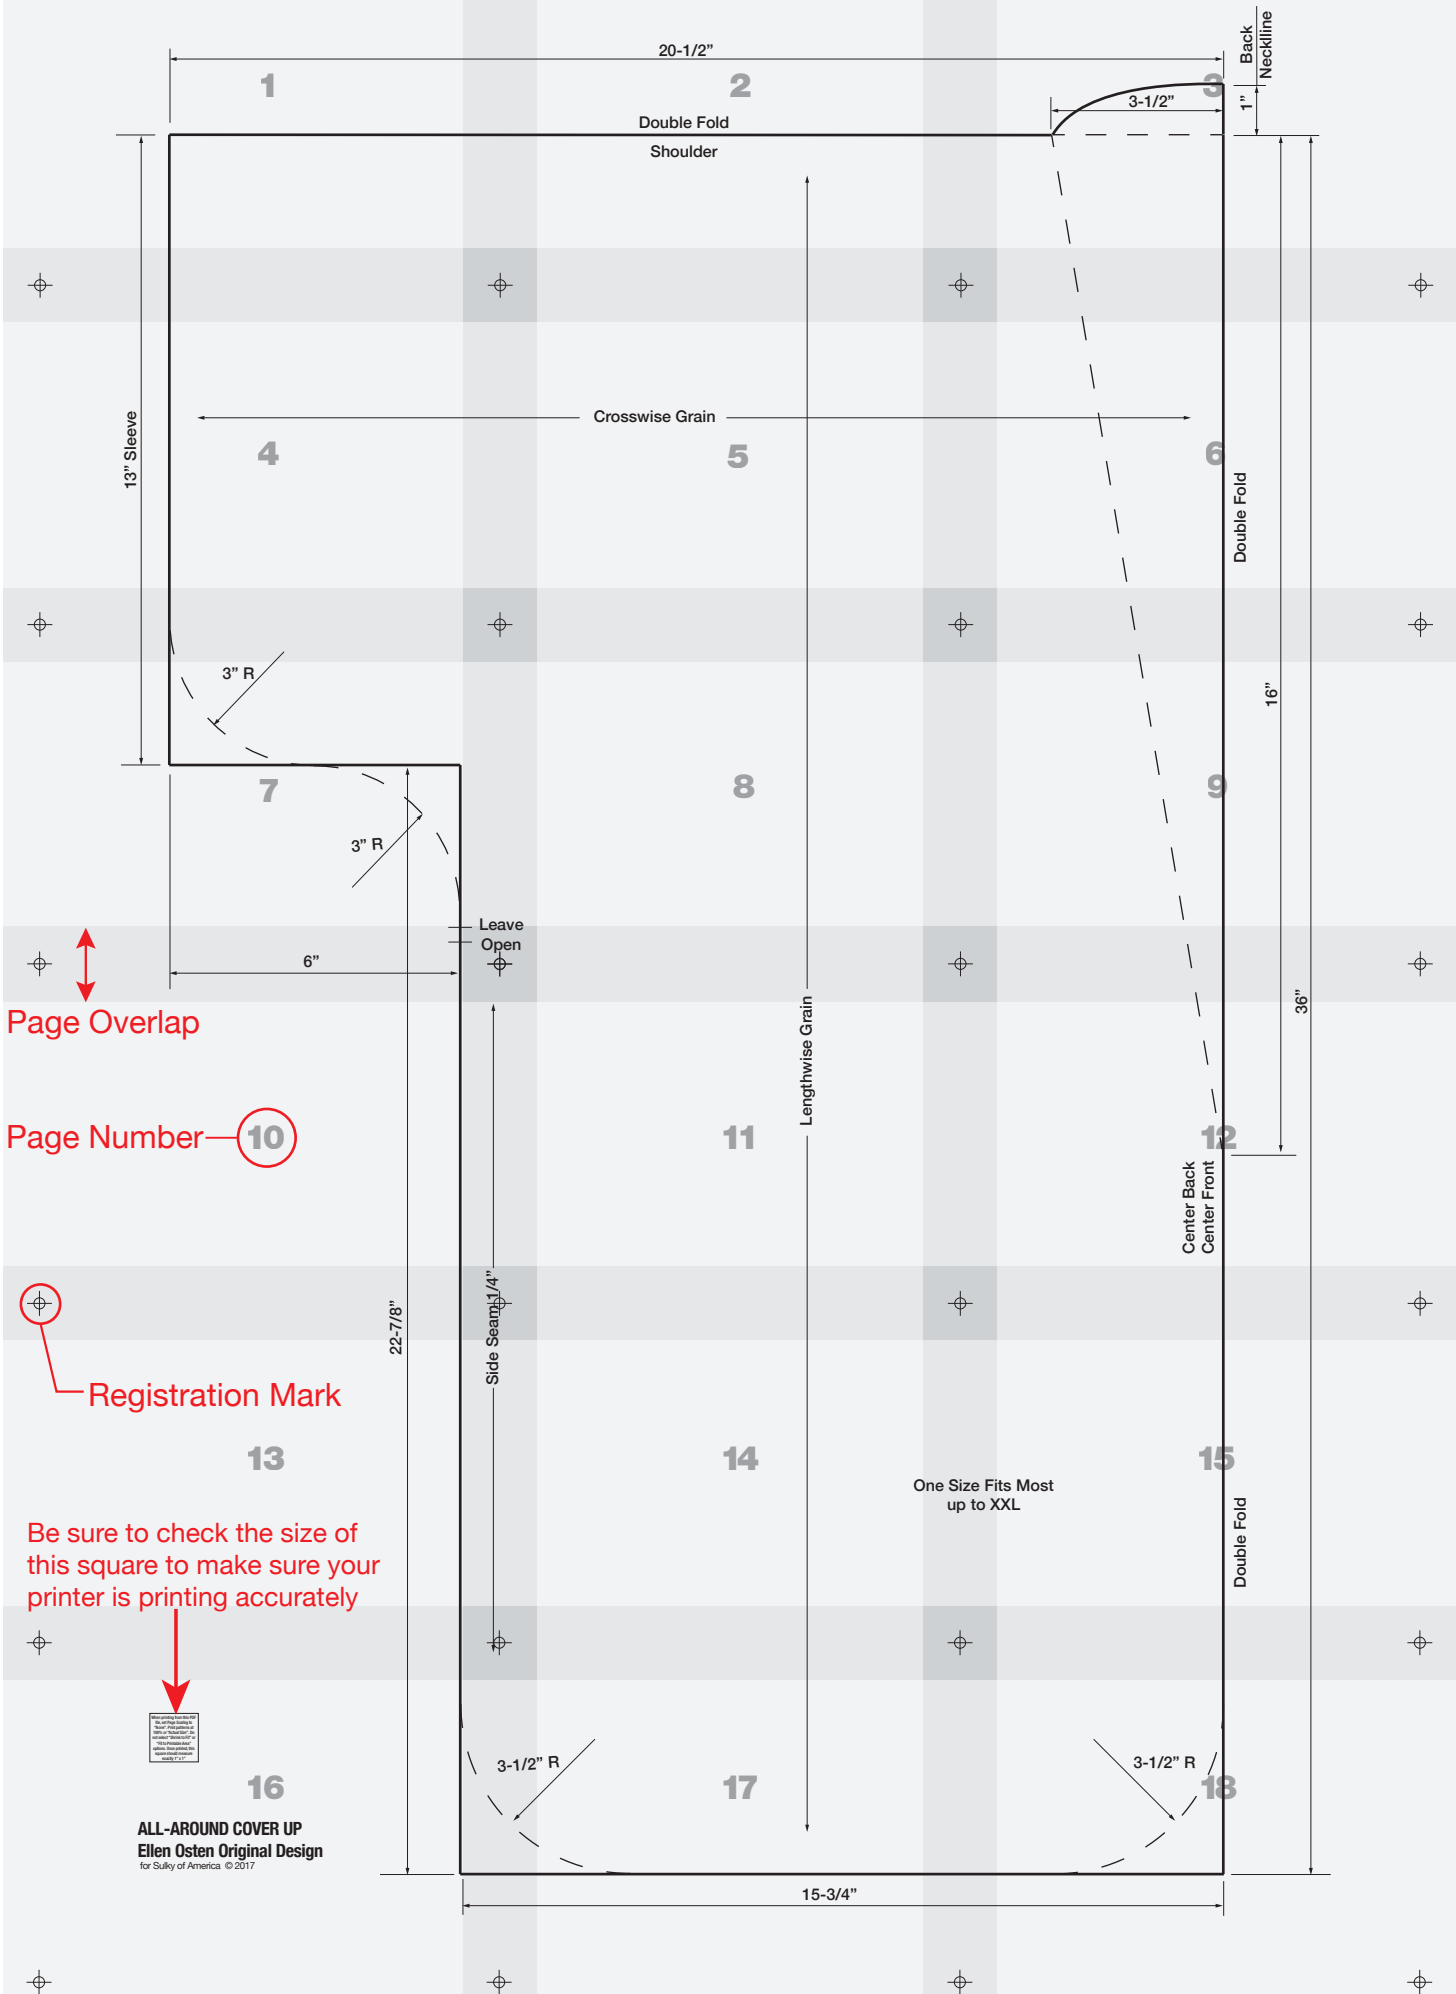

This key will help you assemble your printed pages into the pattern for your Spa Robe.

**1**

20-1/2"

**2**

Double Fold

Shoulder

**13" Sleeve**

**4**

**Crosswise Grain**

**5**

**Double Fold**

3" R

7

3" R

6"

Leave  
Open

2-7/8"

beam 1/4"

Leave  
Open

Seam 1/4"

Open

11

Lengthwise Grain

Center Back  
Center Front

12

36"

**13**

**22-7/8"**

**Side Seam 1/4"**

Side Seam 1/4"

14

One Size Fits All  
up to XX