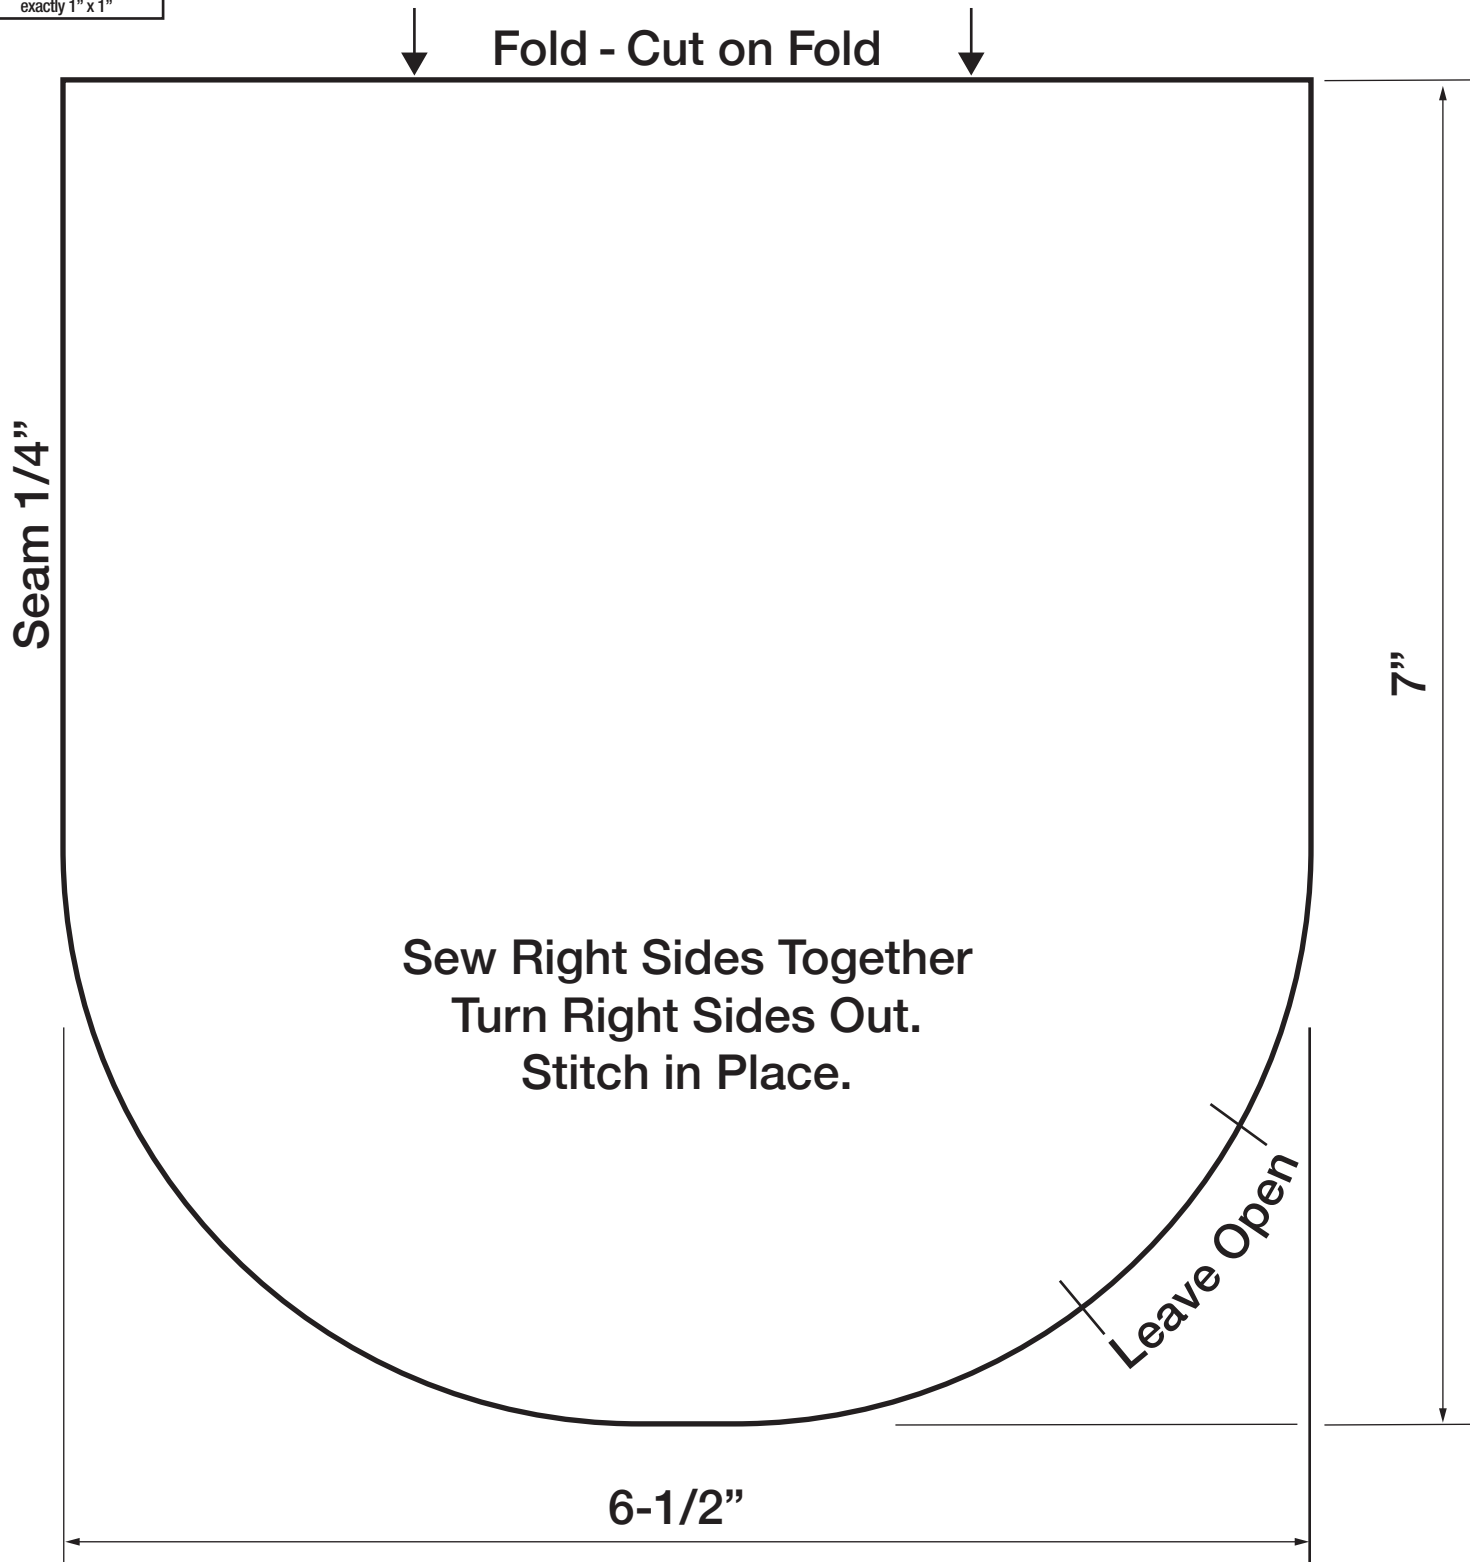

**Crosswise Grain**

**5**

**Double Fold**

3" R

7

3" R

6"

Leave  
Open

2-7/8"

beam 1/4"

Leave  
Open

Seam 1/4"

Open

11

Lengthwise Grain

Center Back  
Center Front

### Ellen Osten Original Design

for Sulky of America © 2017

**3-1/2" R**

**17**

**15-3/4"**

When printing from this PDF file, set Page Scaling to "None". Print patterns at 100% or "Actual Size". Do not select "Shrink to Fit" or "Fit to Printable Area" options. Once printed, this square should measure exactly 1" x 1"

## ALL-AROUND COVER UP POCKET PATTERN

Ellen Osten Original Design

for Sulky of America © 2017

When printing from this PDF file, set Page Scaling to "None". Print patterns at 100% or "Actual Size". Do not select "Shrink to Fit" or "Fit to Printable Area" options. Once printed, this square should measure exactly 1" x 1"