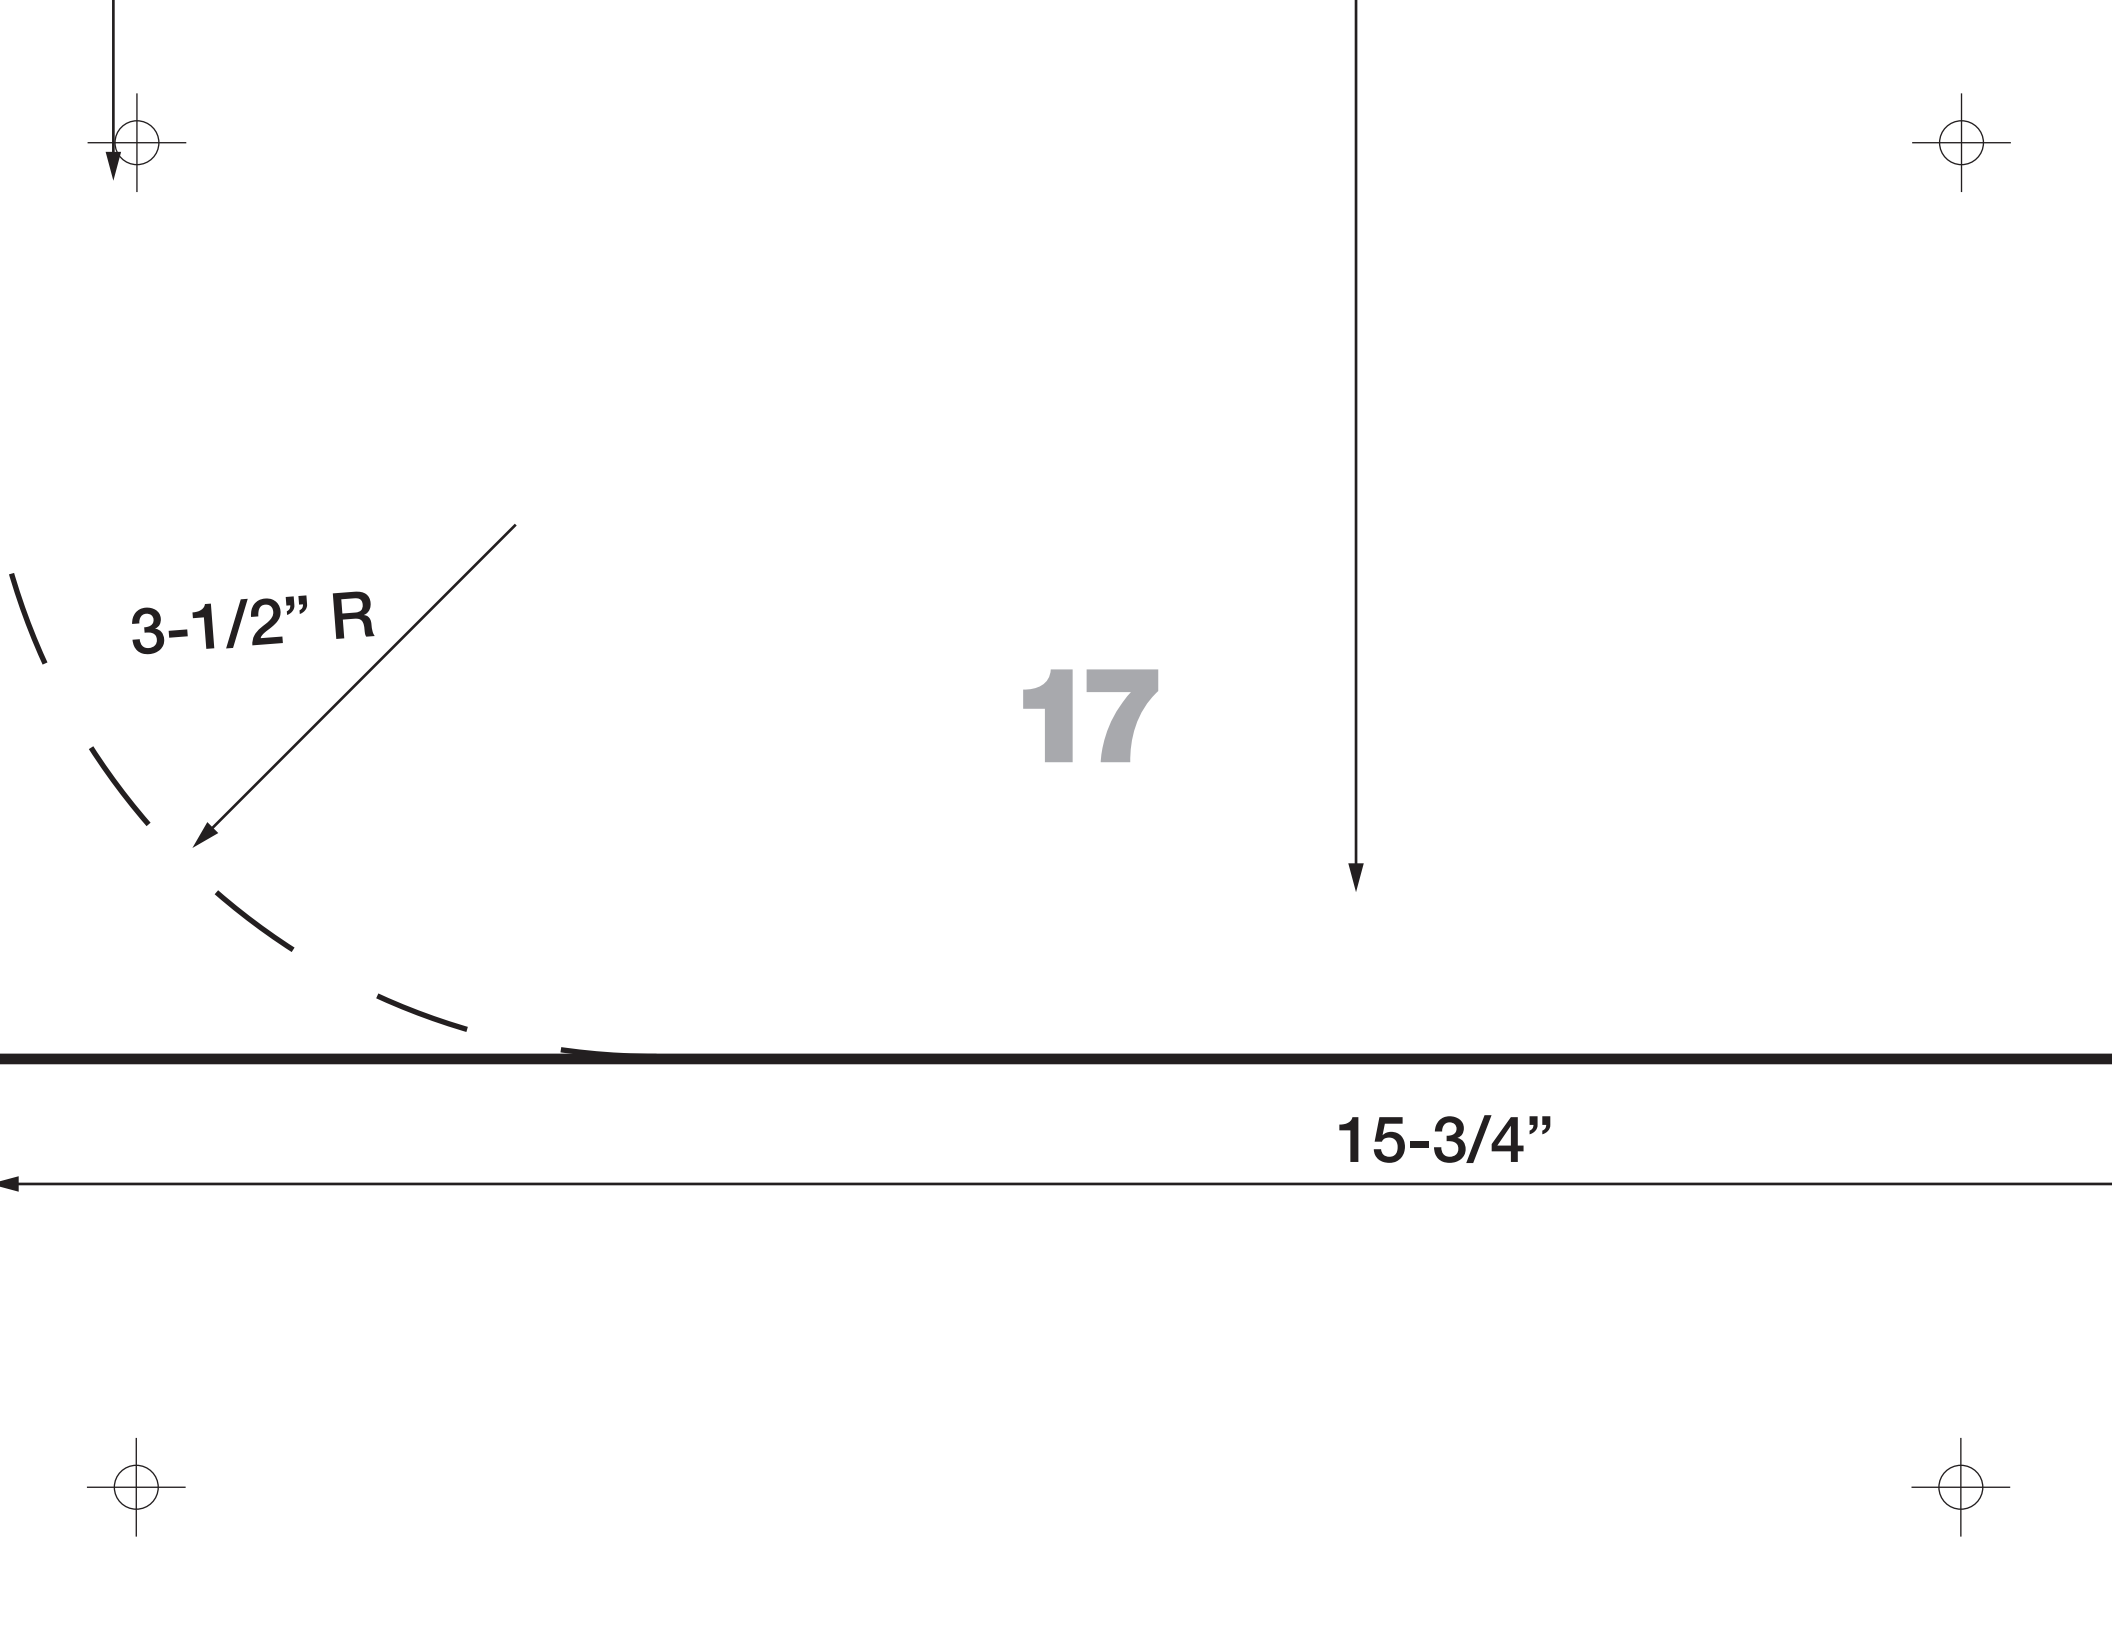

**Crosswise Grain**

**5**

**Double Fold**

3" R

7

3" R

6"

Leave  
Open

2-7/8"

beam 1/4"

Leave  
Open

Seam 1/4"

Open

11

Lengthwise Grain

Center Back  
Center Front

12

36"

**13**

**22-7/8"**

**Side Seam 1/4"**

Side Seam 1/4"

14

One Size Fits All  
up to XX

### Ellen Osten Original Design

for Sulky of America © 2017

**3-1/2" R**

**17**

**15-3/4"**

When printing from this PDF file, set Page Scaling to "None". Print patterns at 100% or "Actual Size". Do not select "Shrink to Fit" or "Fit to Printable Area" options. Once printed, this square should measure exactly 1" x 1"