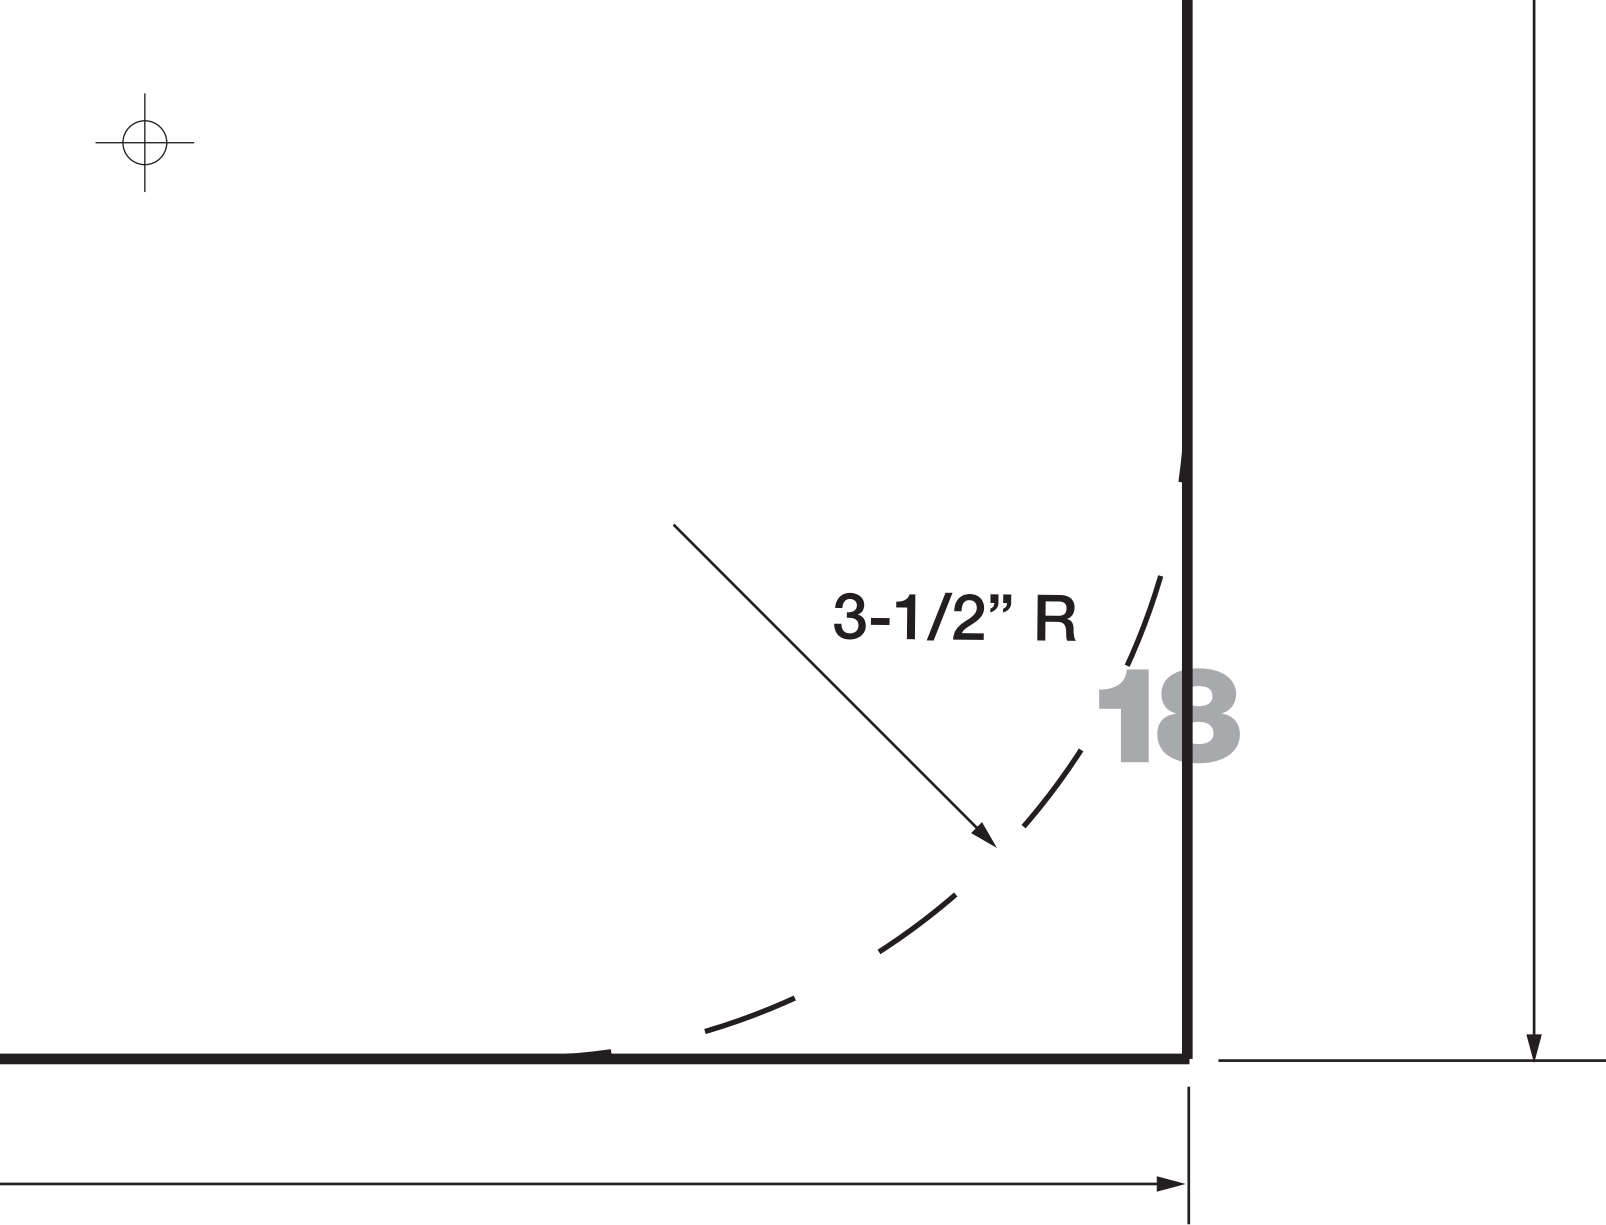

**Crosswise Grain**

**5**

**Double Fold**

3" R

7

3" R

6"

Leave  
Open

8

— Leave  
— Open

n

9

16"

6"

6''

**10**

12

36"

**13**

**22-7/8"**

**Side Seam 1/4"**

Side Seam 1/4"

14

One Size Fits All  
up to XX

### Ellen Osten Original Design

for Sulky of America © 2017

**3-1/2" R**

**17**

**15-3/4"**

When printing from this PDF file, set Page Scaling to "None". Print patterns at 100% or "Actual Size". Do not select "Shrink to Fit" or "Fit to Printable Area" options. Once printed, this square should measure exactly 1" x 1"