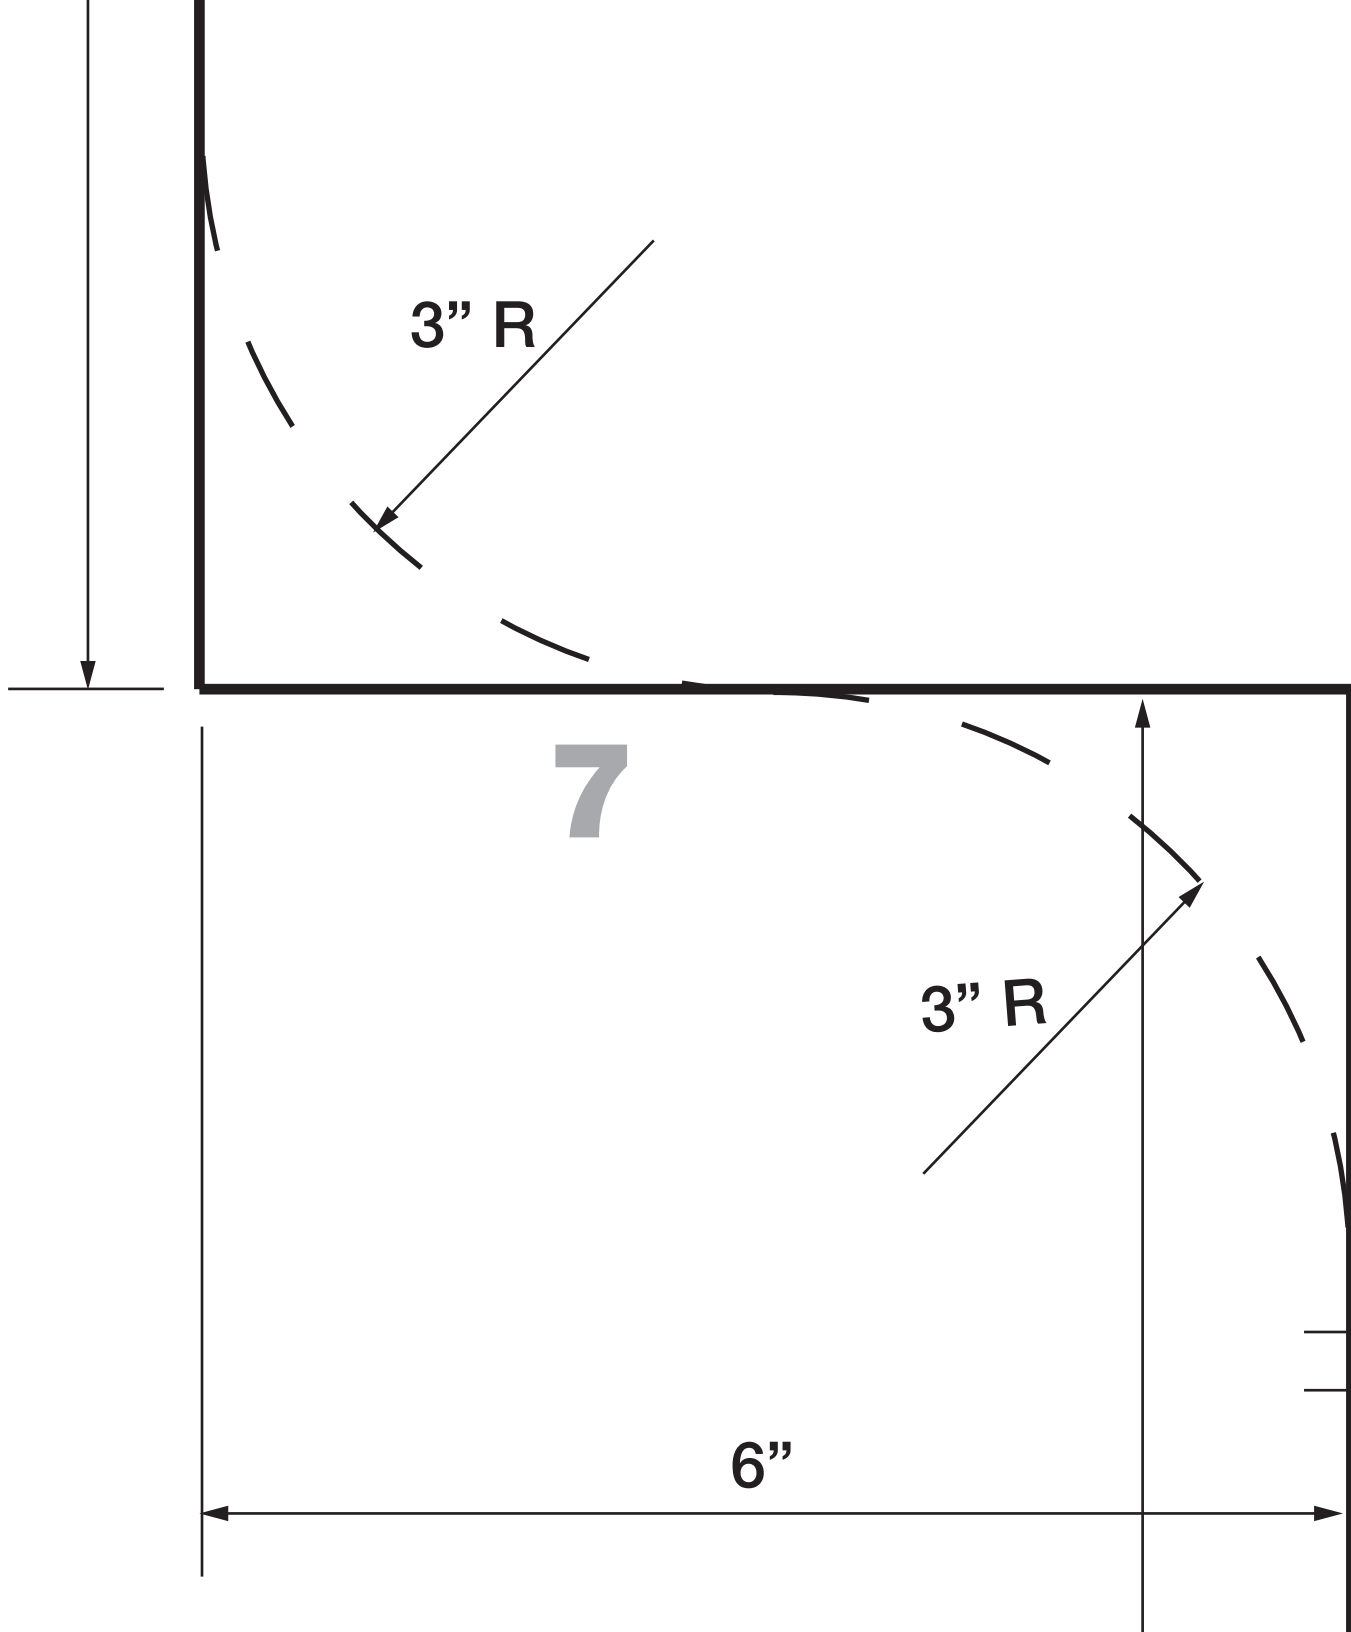

This key will help you assemble your printed pages into the pattern for your Spa Robe.

**1**

20-1/2"

**2**

Double Fold

Shoulder

**13" Sleeve**

**4**

**Crosswise Grain**

**5**

**Double Fold**

3" R

7

3" R

6"

Leave  
Open

2-7/8"

beam 1/4"

Leave  
Open

Seam 1/4"

Open

11

Lengthwise Grain

Center Back  
Center Front

12

36"

**13**

**22-7/8"**

**Side Seam 1/4"**

Side Seam 1/4"

14

One Size Fits All  
up to XX