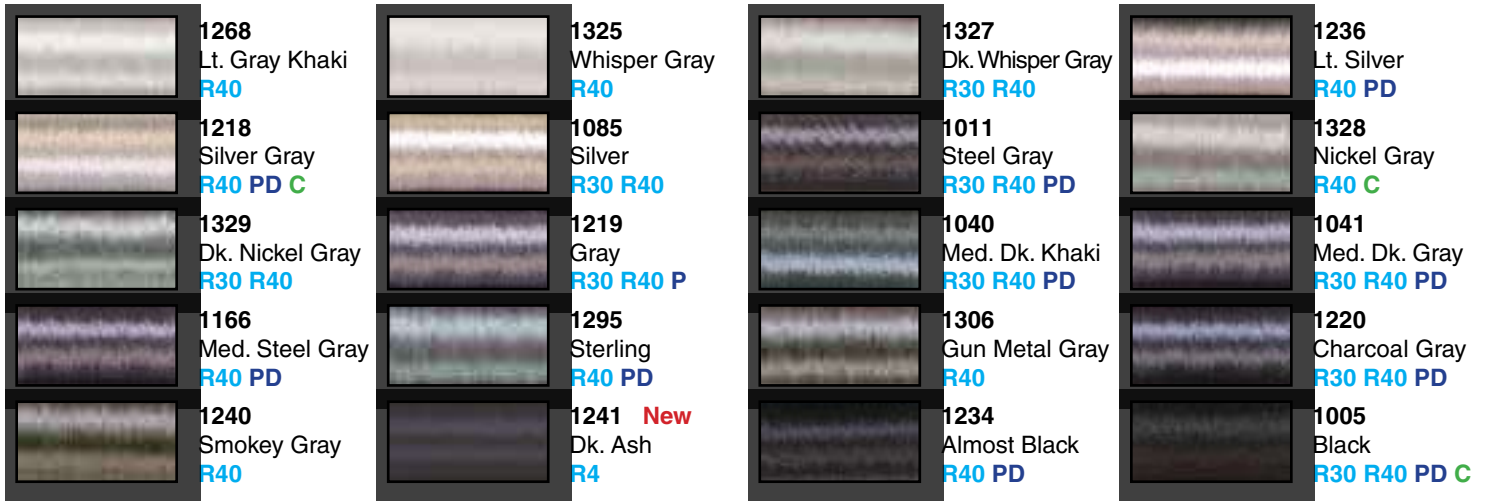

Lavender-Purple-Taupe (cont.)

Gray-Black

Lt. Green-Emerald-Lime Green

Gray/Green-Army Green

1321
 Gray Khaki
R40

1229
 Lt. Putty
R40 C

1270
 Dk. Gray Khaki
R40 C

1508
 Putty
R30 R40 PD

1211
 Lt. Khaki
R30 R40 PD

1228
 Drab Green
R40

1212
 Khaki
R30 R40 PD

1272
 Hedge Green
R40

630
 Moss Green
R40

1815 New
 Japanese Fern
R40

1835 New
 Peapod Green
R40

1156
 Lt. Army Green
R30 R40 PD

Multicolor

	2201 Baby Blue/Pink/ Mint R30 R40		2203 BabyPink/Mint/ Blue R30 R40		2202 Mint Greens/ Pinks R30 R40		2208 Seafoam/Coral Reef/Ecru R30 R40
	2206 Turquoise/ Coral/Silver R30 R40		2204 Teal/Purple/ Fuchsia R30 R40		2205 Blue/Fuchsia/ Purple R30 R40		2243 Med. Green/ Purple/Gold R30 R40
	2246 Med. Blue/ Green/Tan R30 R40		2241 Peach/Blue/ Rust/Green R30 R40		2242 Red/Gold/Blue R30 R40		2244 Coral/Brown/ Teal R30 R40
	2245 Old Gold/Black/ Red R30 R40		2207 Green/ Burgundy/Tan R30 R40		2208 Burgundy/ Green/Blue/Tan R30 R40		2210 Dk. Grn/Brn/ Burg/Lt. Brn R30 R40
	2240 Green/Coral/ Blue/Yellow R30 R40		2247 Blue/Lav/Red/ Yellow/Green R30 R40		2504 New Red/White/Blue R40		